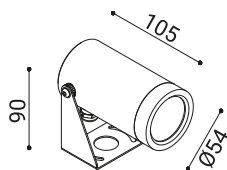

3000K   Ø54   26°   5,8W_{led}   6,3W_e   264lm   24V

900412036   900412039

900422036   900422039

4000K   Ø54   26°   5,8W_{led}   6,3W_e   277lm   24V