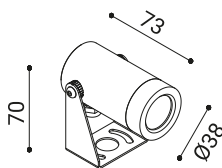

3000K   Ø38   36°   2W_{led}   3W_e   78lm   24V

900412016   900412019

900422026   900422029

4000K   Ø38   36°   2W_{led}   3W_e   82lm   24V