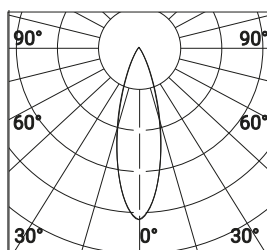

3000K   Ø38   36°   2W_{led}   3W_e   78lm   24V

900412016   900412019

900422026   900422029

4000K   Ø38   36°   2W_{led}   3W_e   82lm   24V