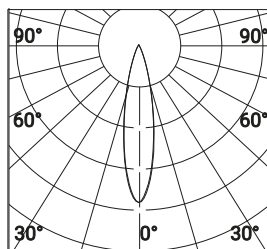

3000K   Ø54   26°   5,8W_{led}   6,3W_e   264lm   24V

900412036   900412039

900422036   900422039

4000K   Ø54   26°   5,8W_{led}   6,3W_e   277lm   24V