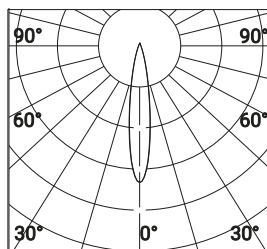

3000K   Ø38   36°   2W_{led}   3W_e   78lm   24V

900412016   900412019

900422026   900422029

4000K   Ø38   36°   2W_{led}   3W_e   82lm   24V