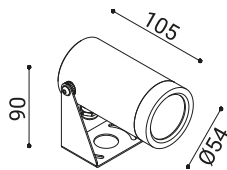

3000K   Ø54   52°   6W_{led}   6,9W_e   142lm   220-240V

900411016

900411019

900421016

900421019

4000K   Ø54   52°   6W_{led}   6,9W_e   149lm   220-240V