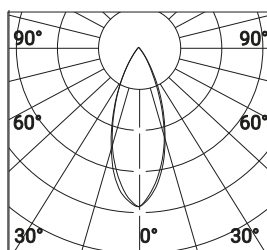

3000K   Ø54   26°   5,8W_{led}   6,3W_e   264lm   24V

900412036   900412039

900422036   900422039

4000K   Ø54   26°   5,8W_{led}   6,3W_e   277lm   24V