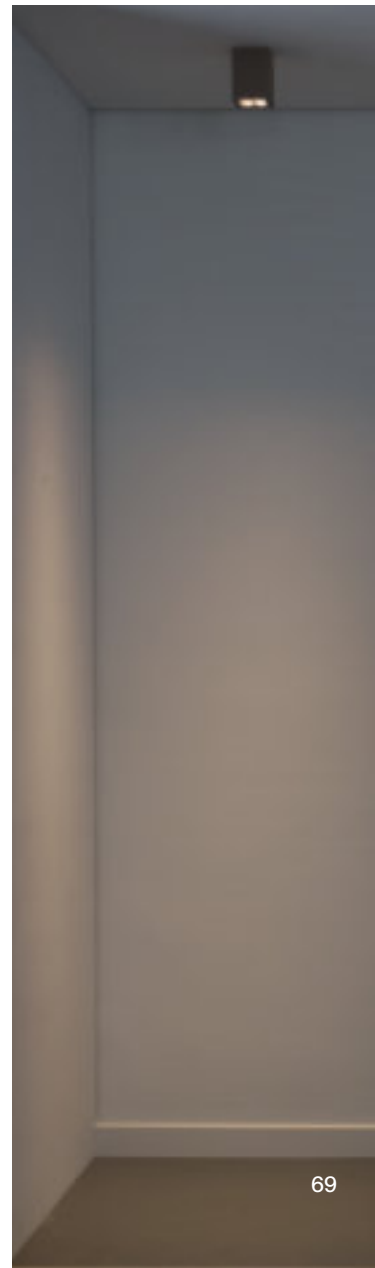

3000K	32°	8,2W_{led}	10,7W_e	800lm	220-240V
901111132	901111133	901111134	901111135		
901121132	901121133	901121134	901121135		
4000K	32°	8,2W_{led}	10,7W_e	840lm	220-240V