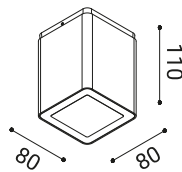

3000K	19°	8,2W_{led}	10,7W_e	796lm	220-240V
901111122	901111123	901111124	901111125		
901121122	901121123	901121124	901121125		
4000K	19°	8,2W_{led}	10,7W_e	836lm	220-240V