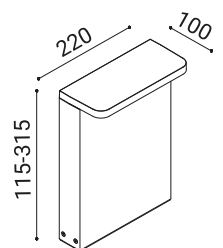

ZEUS

h115mm

h315mm

solid
white

Ibiza
sand

meteor
grey

timeless
aluminium

Bollard for ground or solid surface installation. EN47100 die-cast aluminium made and extruded aluminium for pole, 2 sizes available (h.115mm; h.300mm) integral inox fixing plate.

Light source Mid Power Led 3000K/4000K CRI \geq 80 10W e @230V, phase cut dimmable.

CLASS I

IP 65

Anchor bolts (9042) for ground installation and connector IP (9005) to be separately ordered.

 h115mm	3000K		10W@230V	362lm	220-240V	
	901511002	901511003	901511004	901511005		
	901521002	901521003	901521004	901521005		
4000K			10W@230V	362lm	220-240V	
 h315mm	3000K		10W@230V	362lm	220-240V	
	901511012	901511013	901511014	901511015		
	901521012	901521013	901521014	901521015		
4000K			10W@230V	362lm	220-240V	