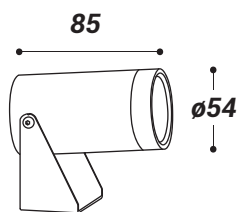

| | Power supply | Power | Beam | Colour |
|-----------------------|--------------|----------------|------|--------------------|
| cod. 900412006 | 24V | 3W - tot. 4,5W | 15° | anodized aluminium |
| cod. 900412016 | 24V | 3W - tot. 4,5W | 36° | anodized aluminium |
| cod. 900412009 | 24V | 3W - tot. 4,5W | 15° | anodized bronze |
| cod. 900412019 | 24V | 3W - tot. 4,5W | 36° | anodized bronze |