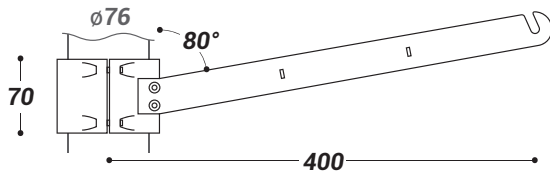

Accessories

cod. 90214 Single brachet 150mm for pole \varnothing 76mm

Colour
meteor grey

cod. 90215 Single brachet 150mm for pole \varnothing 76mm

timeless aluminium

cod. 90224 Single brachet 400mm for pole \varnothing 76mm

Colour
meteor grey

cod. 90225 Single brachet 400mm for pole \varnothing 76mm

timeless aluminium

cod. 90234 Double brachet 150mm for pole \varnothing 76mm

Colour
meteor grey

cod. 90235 Double brachet 150mm for pole \varnothing 76mm