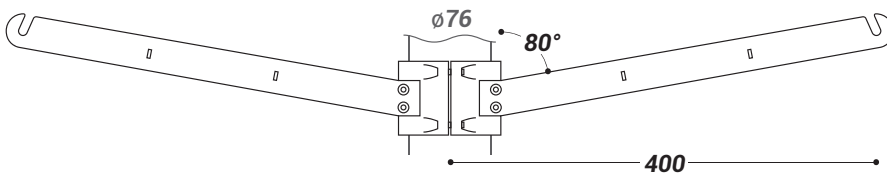

Accessories

cod. 90214 Single brachet 150mm for pole \varnothing 76mm

Colour
meteor grey

cod. 90215 Single brachet 150mm for pole \varnothing 76mm

timeless aluminium

cod. 90224 Single brachet 400mm for pole \varnothing 76mm

Colour
meteor grey

cod. 90225 Single brachet 400mm for pole \varnothing 76mm

timeless aluminium

cod. 90234 Double brachet 150mm for pole \varnothing 76mm

Colour
meteor grey

cod. 90235 Double brachet 150mm for pole \varnothing 76mm

timeless aluminium

cod. 90244 Double brachet 400mm for pole \varnothing 76mm

Colour
meteor grey

cod. 90245 Double brachet 400mm for pole \varnothing 76mm

timeless aluminium

cod. 90255 Pole adapter for \varnothing 60mm