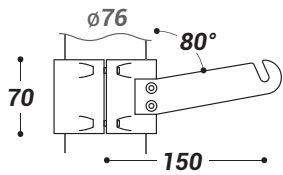

Accessories

cod. 90214 Single brachet 150mm for pole $\varnothing$ 76mm

Colour
meteor grey

cod. 90215 Single brachet 150mm for pole $\varnothing$ 76mm

timeless aluminium