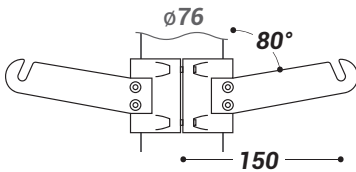

Accessories

cod. 90214 Single brachet 150mm for pole \varnothing 76mm

Colour
meteor grey

cod. 90215 Single brachet 150mm for pole \varnothing 76mm

timeless aluminium

cod. 90224 Single brachet 400mm for pole \varnothing 76mm

Colour
meteor grey

cod. 90225 Single brachet 400mm for pole \varnothing 76mm

timeless aluminium

cod. 90234 Double brachet 150mm for pole \varnothing 76mm

Colour
meteor grey

cod. 90235 Double brachet 150mm for pole \varnothing 76mm

timeless aluminium

cod. 90244 Double brachet 400mm for pole \varnothing 76mm

Colour
meteor grey

cod. 90245 Double brachet 400mm for pole \varnothing 76mm

timeless aluminium

cod. 90255 Pole adapter for \varnothing 60mm