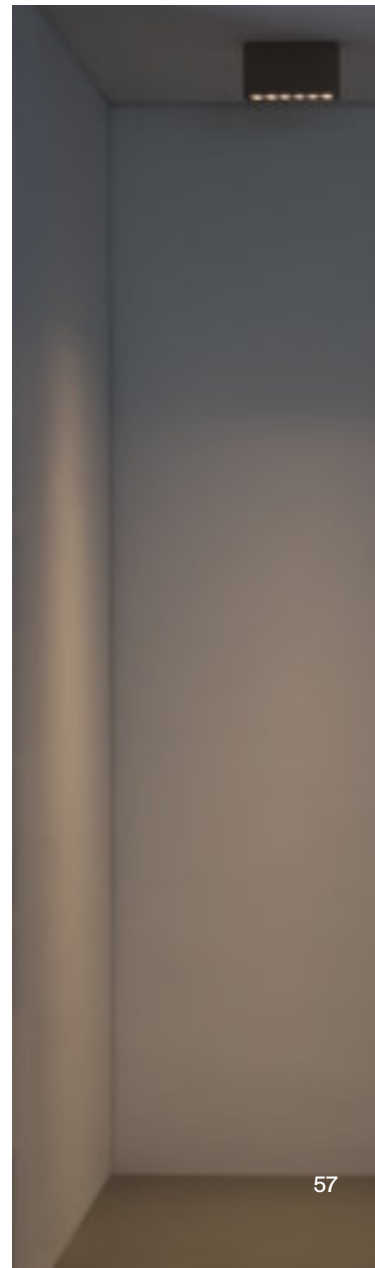

DIVAR ROOF

19°- 32°-65°-diffused

solid
white

Ibiza
sand

meteor
grey

timeless
aluminium

Ceiling mounting luminaire.
EN47100 die-cast aluminium
base and extruded structure,
single or double emission.

Powder polyester coated on
treated layer to prevent
corrosion, available in four
standard colours. IP
connectors and inox fixing
clamp included.

Characterized by retrofit optics,
low luminance shield and
tempered transparent
silkscreened glass for Power
Led model and sandblasted for
Mid Power Led.

Integrated Power Supply 220-
240V 50/60Hz

Light source (12,1W led) Power
Led / (5,7W led) Mid Power Led
CRI \geq 80 3000K/4000K

Power (15,4W e - 7,2W e)

BEAMS 19°- 32°- 65°- DIFFUSO

CLASS I

IP65

3000K	19°	12,1W _{led}	15,4W _e	1177lm	220-240V
901011042	901011043	901011044	901011045		
					
901021042	901021043	901021044	901021045		
4000K	19°	12,1W _{led}	15,4W _e	1236lm	220-240V

3000K	32°	12,1W _{led}	15,4W _e	1137lm	220-240V
901011062	901011063	901011064	901011065		
					
901021062	901021063	901021064	901021065		
4000K	32°	12,1W _{led}	15,4W _e	1194lm	220-240V

3000K	65°	12,1W _{led}	15,4W _e	1137lm	220-240V
901011072	901011073	901011074	901011075		
					
901021072	901021073	901021074	901021075		
4000K	65°	12,1W _{led}	15,4W _e	1194lm	220-240V