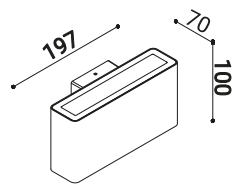

3000K   32°   12,1W_{led} x2   29,7W_e   1177lmx2   220-240V

901011102   901011103   901011104   901011105

901021102   901021103   901021104   901021105

4000K   32°   12,1W_{led} x2   29,7W_e   1236lmx2   220-240V

3000K   32°   12,1W_{led}   15,4W_e   1177lm   220-240V

901011122   901011123   901011124   901011125

901021122   901021123   901021124   901021125

4000K   32°   12,1W_{led}   15,4W_e   1236lm   220-240V