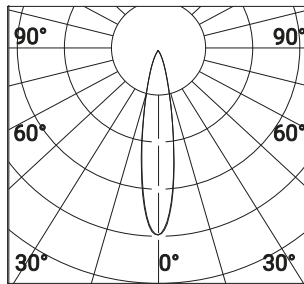

3000K   19°   12,1W_{led}   15,4W_e   1153lm   220-240V

901011012   901011013   901011014   901011015

901021012   901021013   901021014   901021015

4000K   19°   12,1W_{led}   15,4W_e   1211lm   220-240V