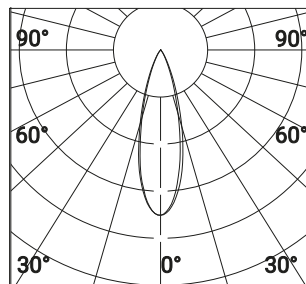

3000K   32°   12,1W_{led} x2   29,7W_e   1177lmx2   220-240V

901011102   901011103   901011104   901011105

901021102   901021103   901021104   901021105

4000K   32°   12,1W_{led} x2   29,7W_e   1236lmx2   220-240V

3000K   32°   12,1W_{led}   15,4W_e   1177lm   220-240V

901011122   901011123   901011124   901011125

901021122   901021123   901021124   901021125

4000K   32°   12,1W_{led}   15,4W_e   1236lm   220-240V