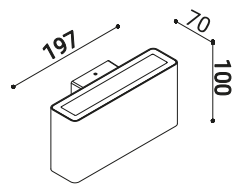

3000K   19°   12,1W_{led}   15,4W_e   1153lm   220-240V

901011012   901011013   901011014   901011015

901021012   901021013   901021014   901021015

4000K   19°   12,1W_{led}   15,4W_e   1211lm   220-240V