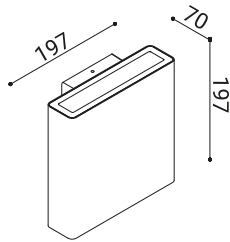

3000K   32°   12,1W_{led} x2   29,7W_e   1177lmx2   220-240V

901011102   901011103   901011104   901011105

901021102   901021103   901021104   901021105

4000K   32°   12,1W_{led} x2   29,7W_e   1236lmx2   220-240V

3000K   32°   12,1W_{led}   15,4W_e   1177lm   220-240V

901011122   901011123   901011124   901011125

901021122   901021123   901021124   901021125

4000K   32°   12,1W_{led}   15,4W_e   1236lm   220-240V