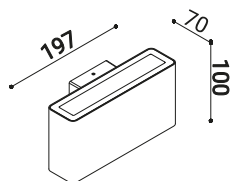

3000K   diffused   5,7W_{led}   7,2W_e   527lm   220-240V

901011022   901011023   901011024   901011025

901021022   901021023   901021024   901021025

4000K   diffused   5,7W_{led}   7,2W_e   553lm   220-240V