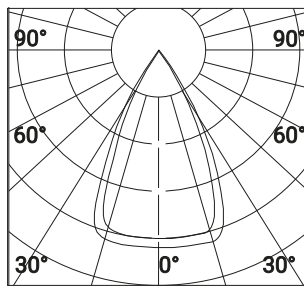

3000K	65°	12,1W_{led}	15,4W_e	1137lm	220-240V
901011132	901011133	901011134	901011135		
901021132	901021133	901021134	901021135		
4000K	65°	12,1W_{led}	15,4W_e	1194lm	220-240V