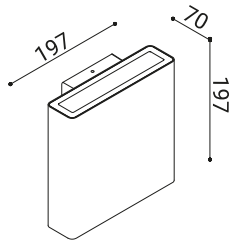

3000K   19°   12,1W_{led}   15,4W_e   1153lm   220-240V

901011012   901011013   901011014   901011015

901021012   901021013   901021014   901021015

4000K   19°   12,1W_{led}   15,4W_e   1211lm   220-240V