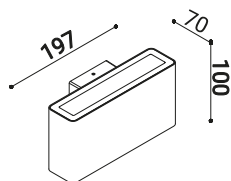

3000K   diffused   5,7W_{led}   7,2W_e   527lm   220-240V

901011022   901011023   901011024   901011025

901021022   901021023   901021024   901021025

4000K   diffused   5,7W_{led}   7,2W_e   553lm   220-240V