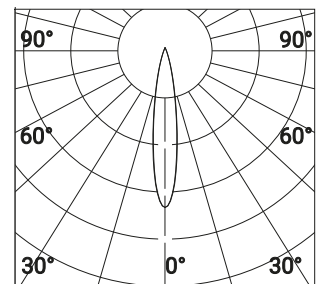

h60mm

3000K   Ø38   18°   2W_{led}   3W_e   103lm   24V

900412056   900412059

900422056   900422059

4000K   Ø38   18°   2W_{led}   3W_e   108lm   24V

3000K   Ø38   18°   2W_{led}   3W_e   103lm   24V

900412066   900412069

900422066   900422069

4000K   Ø38   18°   2W_{led}   3W_e   108lm   24V

3000K   Ø38   18°   2W_{led}   3W_e   103lm   24V

900412076   900412079

900422076   900422079

4000K   Ø38   18°   2W_{led}   3W_e   108lm   24V

h160mm

h500mm