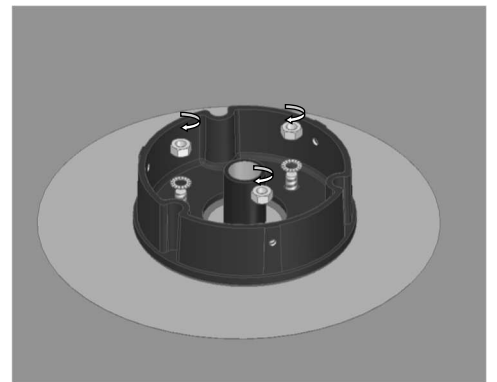

### 2 WAY TERMINAL BLOCK IP68

---

9004

### 3-4 WAY TERMINAL BLOCK IP68

---

9005

**tirafondi Matita**  
**anchor bolts Matita**

**9009**

made in Italy -

Svitare  
unscrew