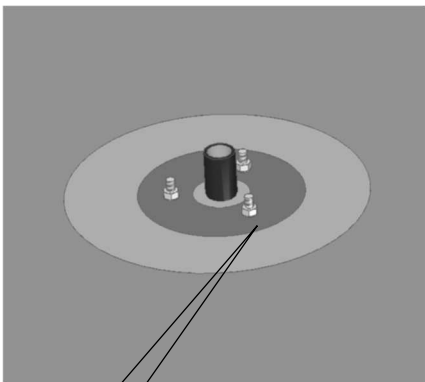

### 2 WAY TERMINAL BLOCK IP68

---

9004

### 3-4 WAY TERMINAL BLOCK IP68

---

9005

**tirafondi Matita**  
**anchor bolts Matita**

**9009**

made in Italy -

Svitare  
unscrew