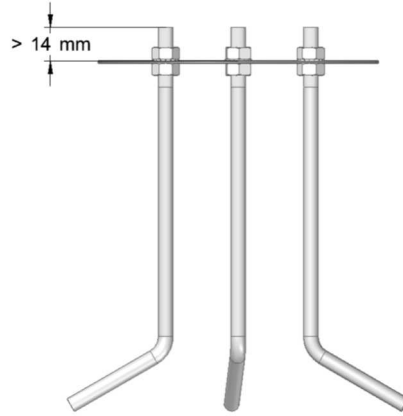

### 2 WAY TERMINAL BLOCK IP68

---

9004

### 3-4 WAY TERMINAL BLOCK IP68

---

9005

**tirafondi Matita**  
**anchor bolts Matita**

**9009**

made in Italy -

Svitare  
unscrew