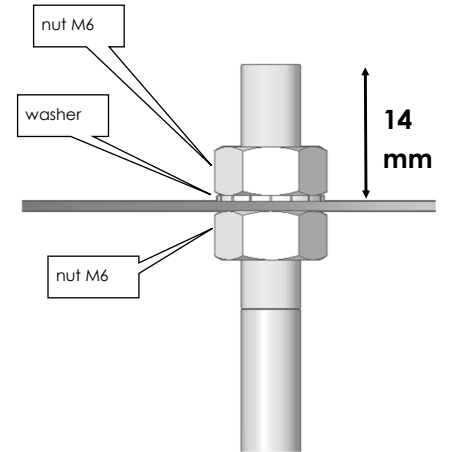

### 2-3 WAY TERMINAL BLOCK IP68

---

9036

### 2 WAY TERMINAL BLOCK IP68

---

9004

### 3-4 WAY TERMINAL BLOCK IP68

---

9005

**tirafondi Matita**  
**anchor bolts Matita**

**9009**

made in Italy -

Svitare  
unscrew