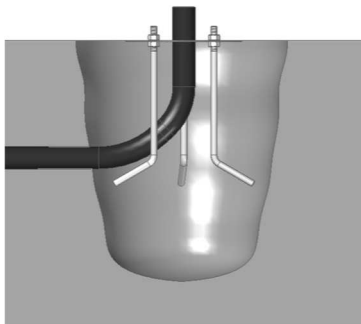

### 2 WAY TERMINAL BLOCK IP68

---

9004

### 3-4 WAY TERMINAL BLOCK IP68

---

9005

**tirafondi Matita**  
**anchor bolts Matita**

**9009**

made in Italy -

Svitare  
unscrew