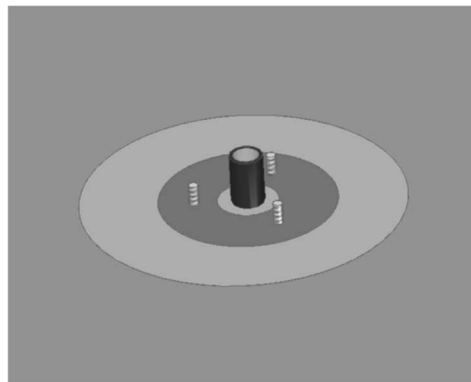

### 2 WAY TERMINAL BLOCK IP68

---

9004

### 3-4 WAY TERMINAL BLOCK IP68

---

9005

**tirafondi Matita**  
**anchor bolts Matita**

**9009**

made in Italy -

Svitare  
unscrew