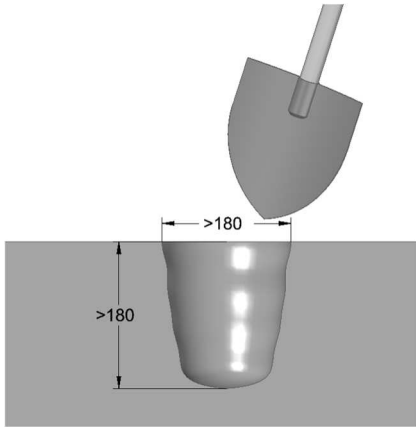

### 3-4 WAY TERMINAL BLOCK IP68

---

9005

**tirafondi Matita**  
**anchor bolts Matita**

**9009**

made in Italy -

Svitare  
unscrew