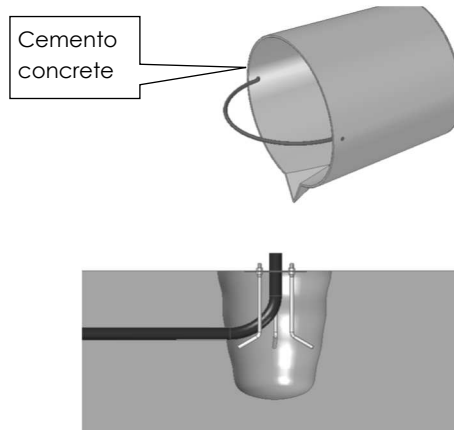

### 2 WAY TERMINAL BLOCK IP68

---

9004

### 3-4 WAY TERMINAL BLOCK IP68

---

9005

**tirafondi Matita**  
**anchor bolts Matita**

**9009**

made in Italy -

Svitare  
unscrew