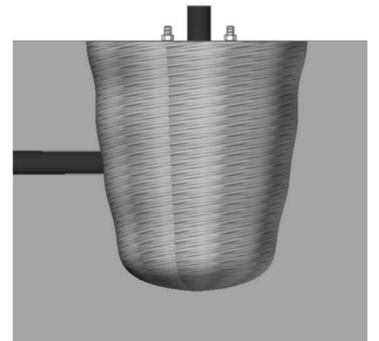

### 2 WAY TERMINAL BLOCK IP68

---

9004

### 3-4 WAY TERMINAL BLOCK IP68

---

9005

**tirafondi Matita**  
**anchor bolts Matita**

**9009**

made in Italy -

Svitare  
unscrew