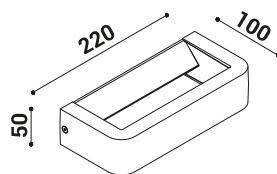

# METOO

BOLLARD h200-400mm

solid  
white

Ibiza  
sand

meteor  
grey

timeless  
aluminium

Bollard for ground or solid surface installation. EN47100 die-cast aluminium made and extruded aluminium for pole, 2 sizes available (h.200mm; h.400mm)