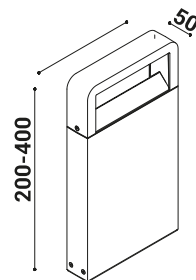

3000K		10W@230V	362lm	220-240V
900211012	900211013	900211014	900211015	
900221012	900221013	900221014	900221015	

4000K		10W@230V	381lm	220-240V

3000K		10W@230V	362lm	220-240V
900211022	900211023	900211024	900211025	
900221022	900221023	900221024	900221025	

4000K		10W@230V	381lm	220-240V