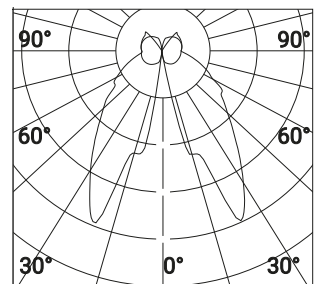

# METOO

BOLLARD h200-400mm

solid  
white

Ibiza  
sand

meteor  
grey

timeless  
aluminium

Bollard for ground or solid surface installation. EN47100 die-cast aluminium made and extruded aluminium for pole, 2 sizes available (h.200mm; h.400mm)