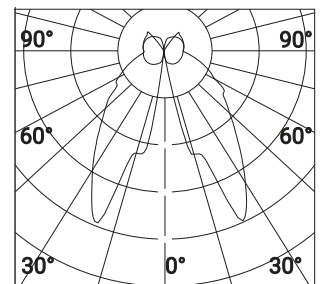

3000K		10W@230V	362lm	220-240V
900211012	900211013	900211014	900211015	
900221012	900221013	900221014	900221015	

4000K		10W@230V	381lm	220-240V

3000K		10W@230V	362lm	220-240V
900211022	900211023	900211024	900211025	
900221022	900221023	900221024	900221025	

4000K		10W@230V	381lm	220-240V