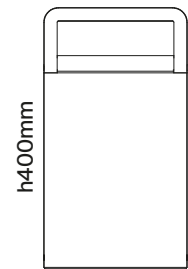

3000K		10W@230V	362lm	220-240V
900211022	900211023	900211024	900211025	
900221022	900221023	900221024	900221025	

4000K		10W@230V	381lm	220-240V