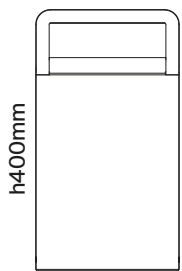

3000K		10W@230V	362lm	220-240V
900211022	900211023	900211024	900211025	
900221022	900221023	900221024	900221025	
4000K		10W@230V	381lm	220-240V