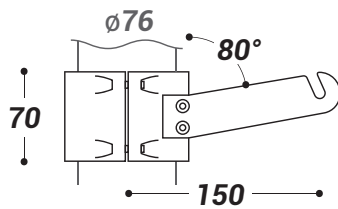

Accessories

**cod. 90214** Single brachet 150mm for pole  $\varnothing 76$ mm

**cod. 90215** Single brachet 150mm for pole  $\varnothing 76$ mm

**Colour**

meteor grey

timeless aluminium

**cod. 90224** Single brachet 400mm for pole  $\varnothing 76$ mm

**cod. 90225** Single brachet 400mm for pole  $\varnothing 76$ mm

**Colour**

meteor grey

timeless aluminium

**cod. 90234** Double brachet 150mm for pole  $\varnothing 76$ mm

**cod. 90235** Double brachet 150mm for pole  $\varnothing 76$ mm

**Colour**

meteor grey

timeless aluminium

**cod. 90244** Double brachet 400mm for pole  $\varnothing 76$ mm

**cod. 90245** Double brachet 400mm for pole  $\varnothing 76$ mm

**Colour**

meteor grey

timeless aluminium

**cod. 90255** Pole adapter for  $\varnothing 60$ mm

**Colour**

timeless aluminium