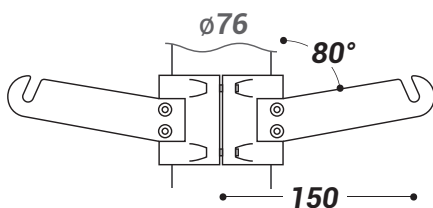

Accessories

**cod. 90214** Single brachet 150mm for pole  $\varnothing 76$ mm

**cod. 90215** Single brachet 150mm for pole  $\varnothing 76$ mm

**Colour**

meteor grey

timeless aluminium

**cod. 90224** Single brachet 400mm for pole  $\varnothing 76$ mm

**cod. 90225** Single brachet 400mm for pole  $\varnothing 76$ mm

**Colour**

meteor grey

timeless aluminium

**cod. 90234** Double brachet 150mm for pole  $\varnothing 76$ mm

**cod. 90235** Double brachet 150mm for pole  $\varnothing 76$ mm

**Colour**

meteor grey

timeless aluminium

**cod. 90244** Double brachet 400mm for pole  $\varnothing 76$ mm

**cod. 90245** Double brachet 400mm for pole  $\varnothing 76$ mm

**Colour**

meteor grey

timeless aluminium

**cod. 90255** Pole adapter for  $\varnothing 60$ mm

**Colour**

timeless aluminium