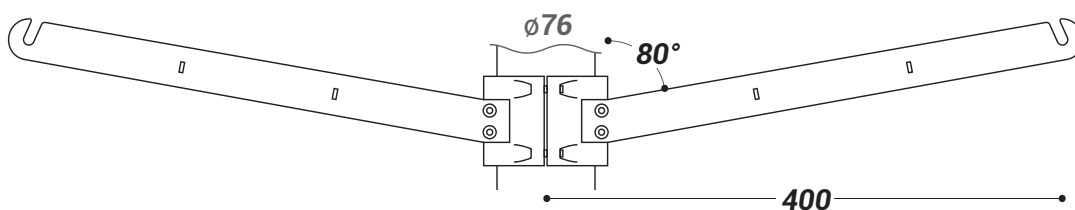

Accessories

**cod. 90214** Single brachet 150mm for pole  $\varnothing 76$ mm

**cod. 90215** Single brachet 150mm for pole  $\varnothing 76$ mm

**Colour**

meteor grey

timeless aluminium

**cod. 90224** Single brachet 400mm for pole  $\varnothing 76$ mm

**cod. 90225** Single brachet 400mm for pole  $\varnothing 76$ mm

**Colour**

meteor grey

timeless aluminium

**cod. 90234** Double brachet 150mm for pole  $\varnothing 76$ mm

**cod. 90235** Double brachet 150mm for pole  $\varnothing 76$ mm

**Colour**

meteor grey

timeless aluminium

**cod. 90244** Double brachet 400mm for pole  $\varnothing 76$ mm

**cod. 90245** Double brachet 400mm for pole  $\varnothing 76$ mm

**Colour**

meteor grey

timeless aluminium

**cod. 90255** Pole adapter for  $\varnothing 60$ mm

**Colour**

timeless aluminium