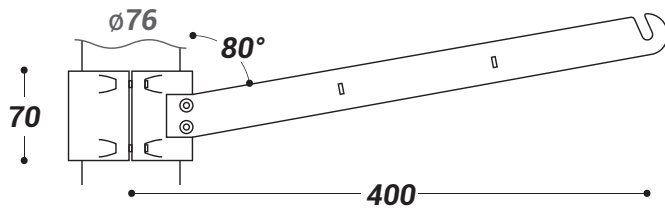

Accessories

**cod. 90214** Single brachet 150mm for pole  $\varnothing 76$ mm

**cod. 90215** Single brachet 150mm for pole  $\varnothing 76$ mm

**Colour**

meteor grey

timeless aluminium

**cod. 90224** Single brachet 400mm for pole  $\varnothing 76$ mm

**cod. 90225** Single brachet 400mm for pole  $\varnothing 76$ mm

**Colour**

meteor grey

timeless aluminium

**cod. 90234** Double brachet 150mm for pole  $\varnothing 76$ mm

**cod. 90235** Double brachet 150mm for pole  $\varnothing 76$ mm

**Colour**

meteor grey

timeless aluminium

**cod. 90244** Double brachet 400mm for pole  $\varnothing 76$ mm

**cod. 90245** Double brachet 400mm for pole  $\varnothing 76$ mm

**Colour**

meteor grey

timeless aluminium

**cod. 90255** Pole adapter for  $\varnothing 60$ mm

**Colour**

timeless aluminium