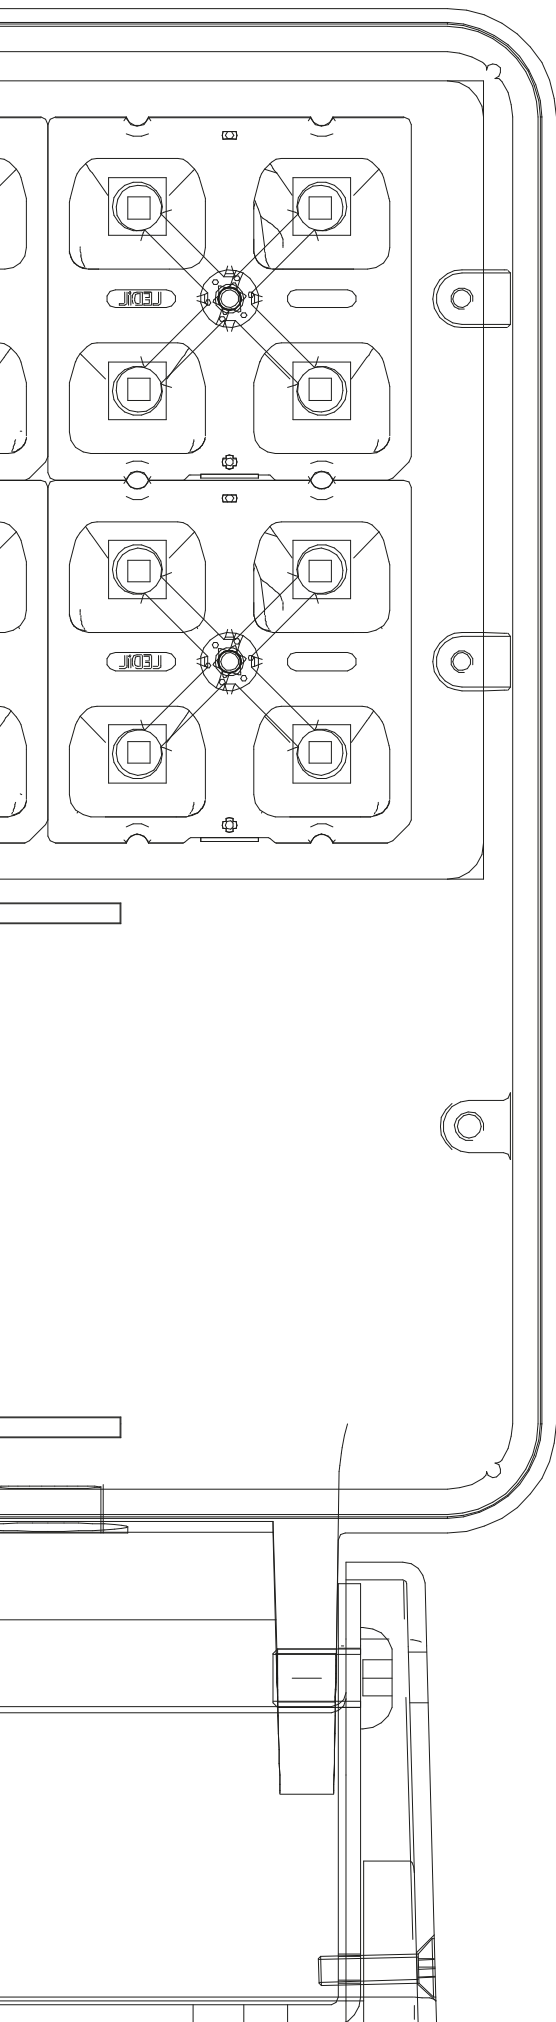

ACCESSORIES