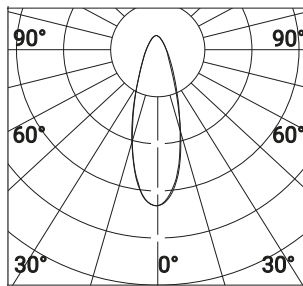

3000K	30°	16,8W_{led}	18,6W_e	2216lm	220-240V
900511002	900511003	900511004	900511005		
900521002	900521003	900521004	900521005		
4000K	30°	16,8W_{led}	18,6W_e	2326lm	220-240V