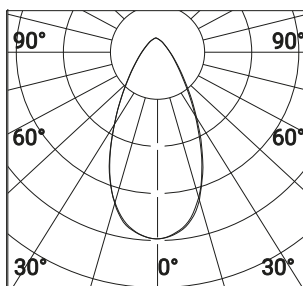

3000K	30°	16,8W_{led}	18,6W_e	2216lm	220-240V
900511002	900511003	900511004	900511005		
900521002	900521003	900521004	900521005		
4000K	30°	16,8W_{led}	18,6W_e	2326lm	220-240V