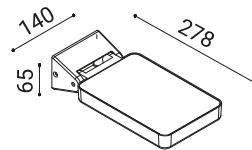

3000K street 16,8W_{led} 18,6W_e 2026lm 220-240V

900511032 900511033 900511034 900511035

900521032 900521033 900521034 900521035

4000K street 16,8W_{led} 18,6W_e 2127lm 220-240V