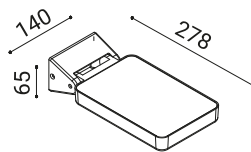

3000K	30°	16,8W_{led}	18,6W_e	2216lm	220-240V
900511002	900511003	900511004	900511005		
900521002	900521003	900521004	900521005		
4000K	30°	16,8W_{led}	18,6W_e	2326lm	220-240V