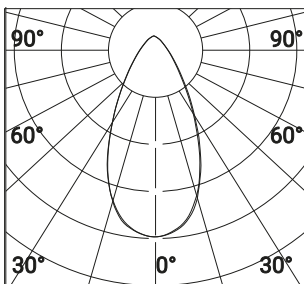

3000K 30° 36W_{led} 40,2W_e 4736lm 220-240V

900511052 900511053 900511054 900511055

900521052 900521053 900521054 900521055

4000K 30° 36W_{led} 40,2W_e 4985lm 220-240V