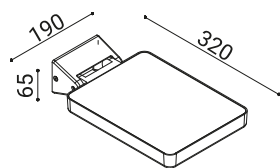

3000K 30° 36W_{led} 40,2W_e 4736lm 220-240V

900511052 900511053 900511054 900511055

900521052 900521053 900521054 900521055

4000K 30° 36W_{led} 40,2W_e 4985lm 220-240V