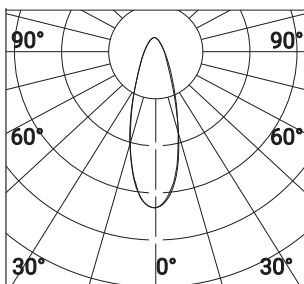

3000K 30° 36W_{led} 40,2W_e 4736lm 220-240V

900511052 900511053 900511054 900511055

900521052 900521053 900521054 900521055

4000K 30° 36W_{led} 40,2W_e 4985lm 220-240V