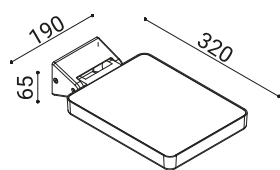

3000K	asymmetric	36W_{led}	40,2W_e	3553lm	220-240V
900511072	900511073	900511074	900511075		
900521072	900521073	900521074	900521075		
4000K	asymmetric	36W_{led}	40,2W_e	3740lm	220-240V