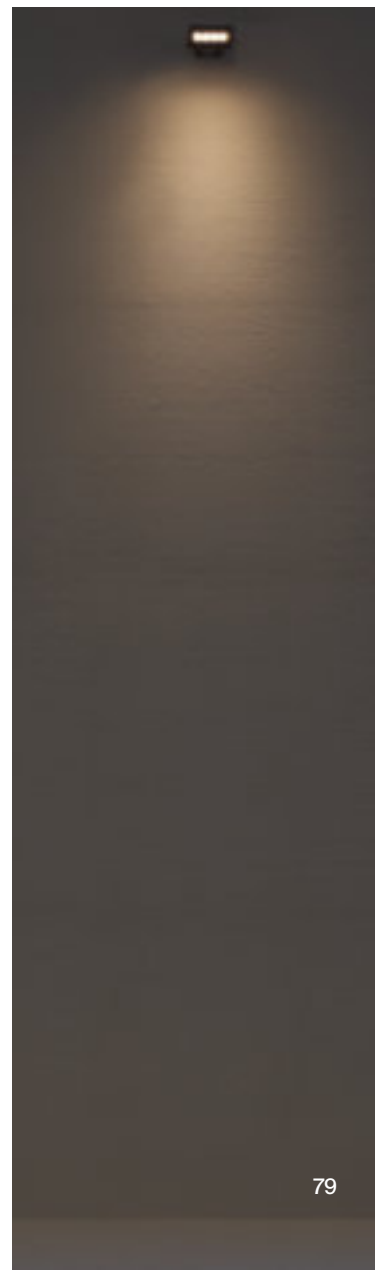

MIRÒN 16

30°- 65°- STREET - ASYMMETRIC

solid
white

Ibiza
sand

meteor
grey

timeless
aluminium

Projector for wall, solid surface,
or pole installation.

Structure and cover EN47100
die-cast aluminium. Powder
polyester coated on treated
layer to prevent corrosion,
available in four standard
colours.

16 Led model has 30° and 65°
lens, asymmetric or street
beam.

Tempered silkscreened
transparent glass mechanically
fixed with silicon glue.

Integrated Power Supply 220-
240V 50/60Hz.

Light source (16,8W led) Power
Led CRI \geq 80 3000K/4000K,
Power (18,6W e).

3000K	30°	16,8W _{led}	18,6W _e	2216lm	220-240V
900511002	900511003	900511004	900511005		
900521002	900521003	900521004	900521005		
4000K	30°	16,8W _{led}	18,6W _e	2326lm	220-240V

3000K	65°	16,8W _{led}	18,6W _e	2249lm	220-240V
900511012	900511013	900511014	900511015		
900521012	900521013	900521014	900521015		
4000K	65°	16,8W _{led}	18,6W _e	2361lm	220-240V

24 Led model has 30° and 65° lens, asymmetric or street beam.

Tempered silkscreened transparent glass mechanically fixed with silicon glued.

Integrated Power Supply 220-240V 50/60Hz.

Light source (36W led) Power Led $CRI \geq 80$ 3000K/4000K, Power (40,2W e).