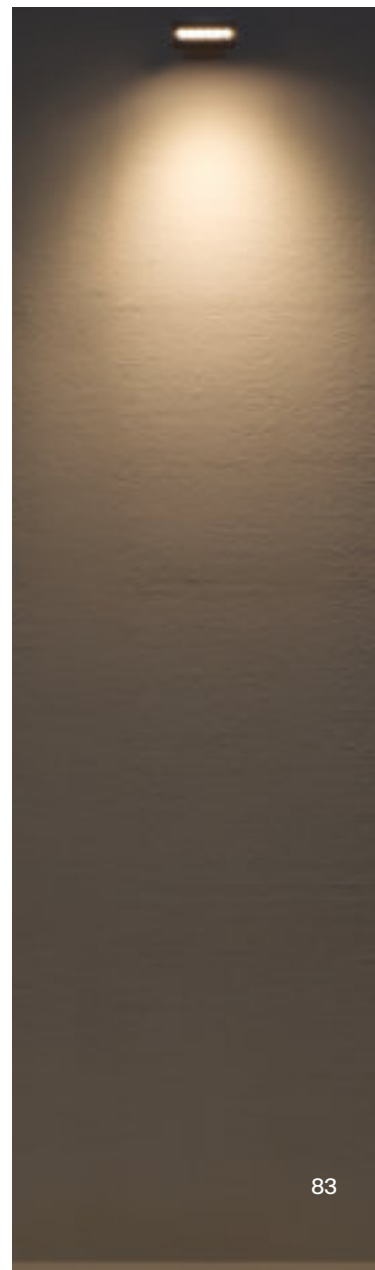

3000K 65° 36W_{led} 40,2W_e 4805lm 220-240V

900511062 900511063 900511064 900511065

900521062 900521063 900521064 900521065

4000K 65° 36W_{led} 40,2W_e 5058lm 220-240V