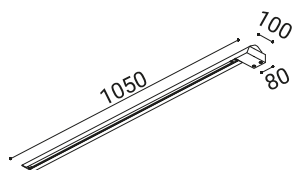

ROOT

L=1050mm

Design **Este Rocco**

solid
white

Ibiza
sand

meteor
grey

timeless
aluminium

Tilting linear fixture for wall installation with diffused light emission.

Thanks to the swivel joint fixed on a pin between body and base the luminaire can be tilted to change light emission direction.

The base is EN47100 machined aluminium and extruded

profile, available in four standard colours, polyester powder coated on a treated layer to prevent corrosion.

901611002

901611003

901611004

901611005

ACCESSORIES

POWER SUPPLY 16W 24V IP20

9006

Dimensions: 118x52x22mm

POWER SUPPLY 20W 24V IP20

9007

Dimensions: 103x67x21mm

POWER SUPPLY 50W 24V IP20

9008

Dimensions: 190x60x36mm