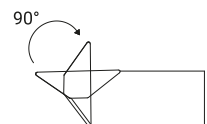

3400K

12W

24V

901611002

901611003

901611004

901611005