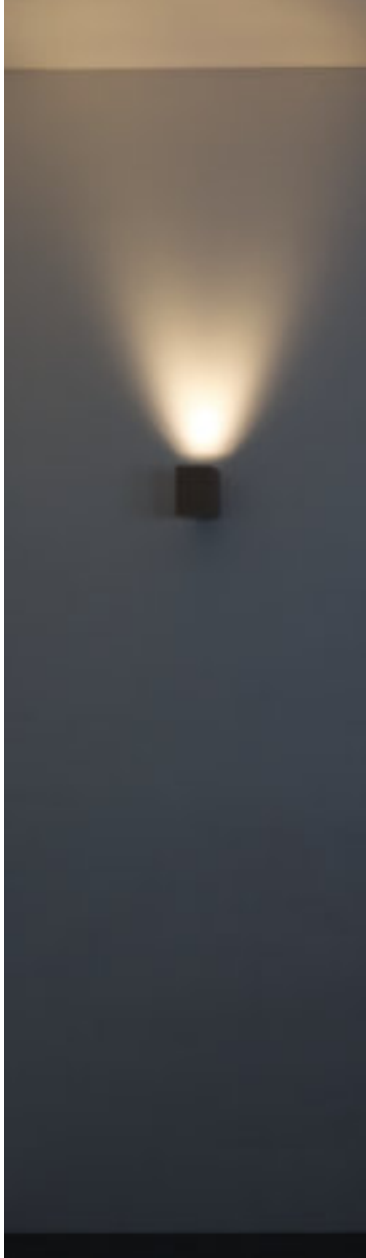

3000K   65°   8,2W_{led}   10,7W_e   760lm   220-240V

901111052   901111053   901111054   901111055

901121052   901121053   901121054   901121055

4000K   65°   8,2W_{led}   10,7W_e   798lm   220-240V