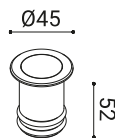

Ø45

3000K   Ø45 36°   2W_{led}   3W_e   103lm   24V

900112036

900122036

4000K   Ø45 36°   2W_{led}   3W_e   108lm   24V

honeycomb

Ø45

3000K   Ø45 36°   2W_{led}   3W_e   103lm   24V

900112026

900122026

4000K   Ø45 36°   2W_{led}   3W_e   108lm   24V