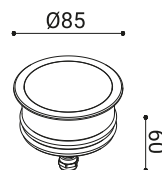

24Vdc supply, remote power supply to be separately ordered and 220-240V model only for Ø85.

Power Ø45mm 24V ( 2W led 3W e ) beam 36°

Ø65mm 24V (5,8W led 6,3W e ) beam 52°

Ø85mm 24V (6,5W e,led ) diffused

Ø85mm 6,88W@230V

all fixtures come with multipoles rubber outgoing piece of cable L.200mm suitable for external use to be used for connection.

Light source

Power Led CRI≥80 3000K/4000K

Mid Power ( only for Ø85 24dc)

4000K    Ø45 36°    2W<sub>led</sub>    3W<sub>e</sub>    108lm    24V

Ø65 	3000K	Ø65 52°	5,8W <sub>led</sub>	6,3W <sub>e</sub>	142lm	24V	    
	900112076						
	900122076						
honeycomb Ø65 	3000K	Ø65 52°	5,8W <sub>led</sub>	6,3W <sub>e</sub>	142lm	24V	  
	900112066						
	900122066						
	4000K	Ø65 52°	5,8W <sub>led</sub>	6,3W <sub>e</sub>	149lm	24V	

## ACCESSORIES

<b>RECESSED BOX Zero Ø45</b>		
	9001	
<b>RECESSED BOX Zero Ø65</b>		
	9002	
<b>RECESSED BOX Zero Ø85</b>		
	9003	
<b>3-4 WAY TERMINAL BLOCK IP68</b>		
	9005	
<b>POWER SUPPLY 16W 110-240V IP20</b>		
Dimensioni: 118x52x22mm	9006	
<b>POWER SUPPLY 20W 110-240V IP20</b>		
Dimensioni: 103x67x21mm	9007	
<b>POWER SUPPLY 50W 110-240V IP20</b>		
Dimensioni: 190x60x36mm	9008	