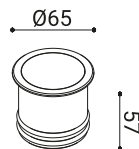

Ø65 	3000K	Ø65 52°	5,8W_{led}	6,3W_e	142lm	24V	
	900112076						
	900122076						
honeycomb Ø65 	3000K	Ø65 52°	5,8W_{led}	6,3W_e	142lm	24V	
	900112066						
	900122066						
	4000K	Ø65 52°	5,8W_{led}	6,3W_e	149lm	24V