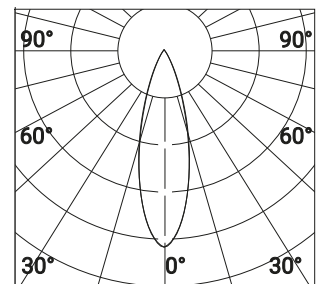

Ø45

3000K   Ø45 36°   2W_{led}   3W_e   103lm   24V

900112036

900122036

4000K   Ø45 36°   2W_{led}   3W_e   108lm   24V

honeycomb

Ø45

3000K   Ø45 36°   2W_{led}   3W_e   103lm   24V

900112026

900122026

4000K   Ø45 36°   2W_{led}   3W_e   108lm   24V