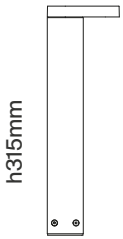

ZEUS

h315mm

solid
white

Ibiza
sand

meteor
grey

timeless
aluminium

Bollard for ground or solid surface installation. EN47100 die-cast aluminium made and extruded aluminium for pole, 2 sizes available (h.115mm; h.300mm) integral inox fixing plate.

Light source Mid Power Led 3000K/4000K CRI \geq 80 10W e @230V, phase cut dimmable.

CLASS I

IP 65

Anchor bolts (9042) for ground installation and connector IP (9005) to be separately ordered.

3000K		10W@230V		362lm 220-240V	
901511012	901511013	901511014	901511015		
					
901521012	901521013	901521014	901521015		
4000K		10W@230V		362lm 220-240V	